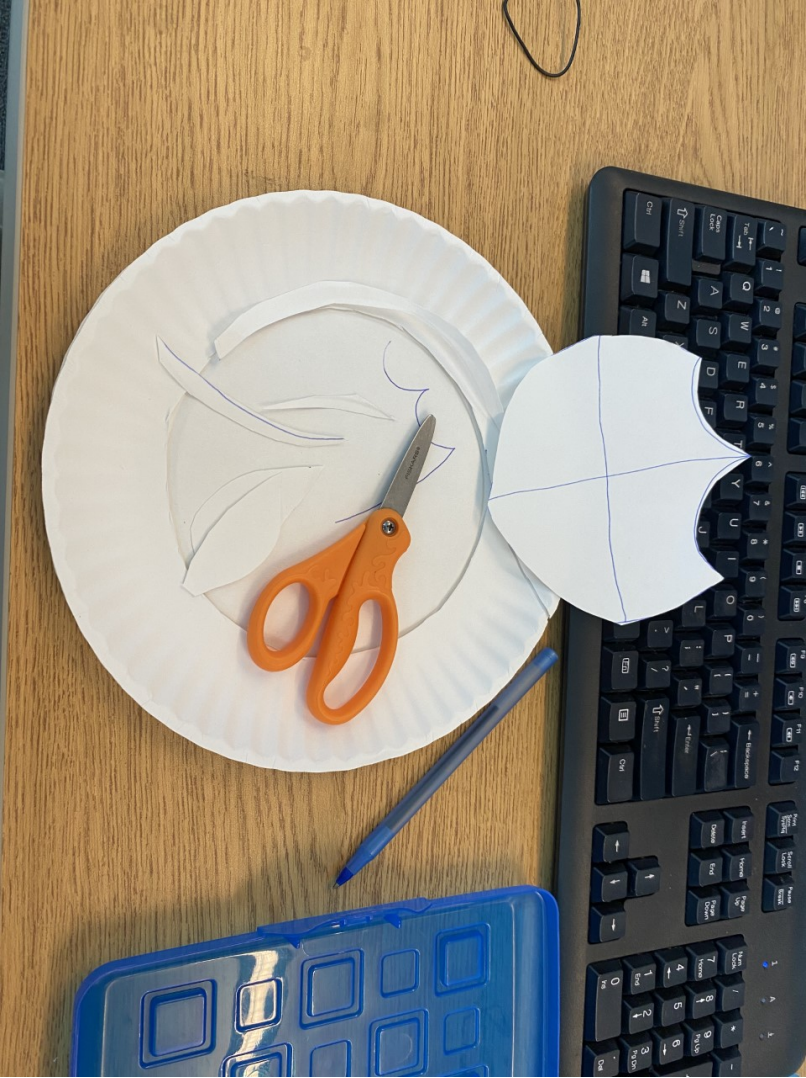

Summer Upstander Activity Club

ILLINOIS HOLOCAUST MUSEUM
& EDUCATION CENTER

Week 3: Family Shield

What is a family shield?: A family shield is a decoration that people used to hang up in their houses in Europe. The shield symbolizes what it means to be a part of a family.

Real Family Shield Example:

Draw your own family shield! Follow these step by step instructions to create your own!

Step 1: Get a paper plate, some crayons, and some safety scissors.

Step 2: Draw an outline of a shield

Step 3: Draw in lines dividing up the spaces on the shield

Step 4: Use the safety scissors to cut out the shield

Step 5: Draw what is the most meaningful to you and your family!